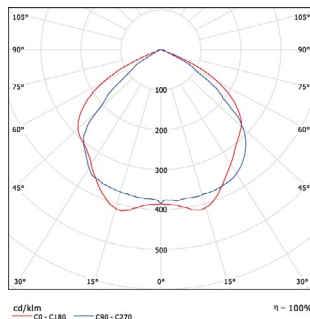

#### Approximate Dimensions:

- Hight (30W): 247 mm
- Hight (50/70W): 280 mm
- Length (30W): 214 mm
- Length (50/70W): 244 mm

#### Dimensional Drawing:

#### Photometric Data:

110° (30W)

105° (50W,70W)