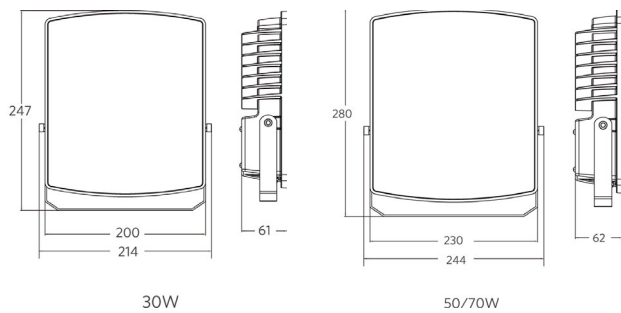

#### Approximate Dimensions:

- Hight (30W): 247 mm
- Hight (50/70W): 280 mm
- Length (30W): 214 mm
- Length (50/70W): 244 mm

#### Dimensional Drawing: