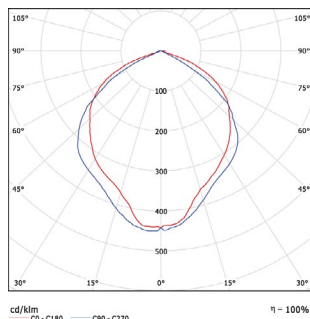

#### Approximate Dimensions:

- Hight (30W): 247 mm
- Hight (50/70W): 280 mm
- Length (30W): 214 mm
- Length (50/70W): 244 mm

#### Dimensional Drawing:

#### Photometric Data:

110° (30W)

105° (50W,70W)